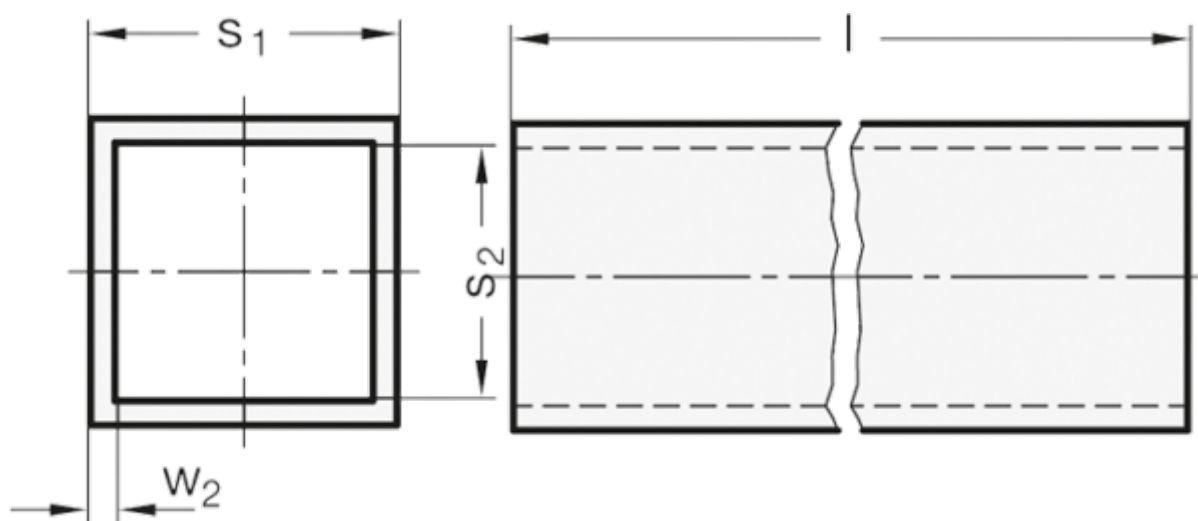

Article number: 20990NIV202000BL

Description: E+G GN 990 Construction tube square  
GN 990-NI-V20-2000-BL

## Measures

$l \pm 0.5$  = 2000

s1 = V20

s2 = 16

w2 = 2

Weight in (g) = 2254